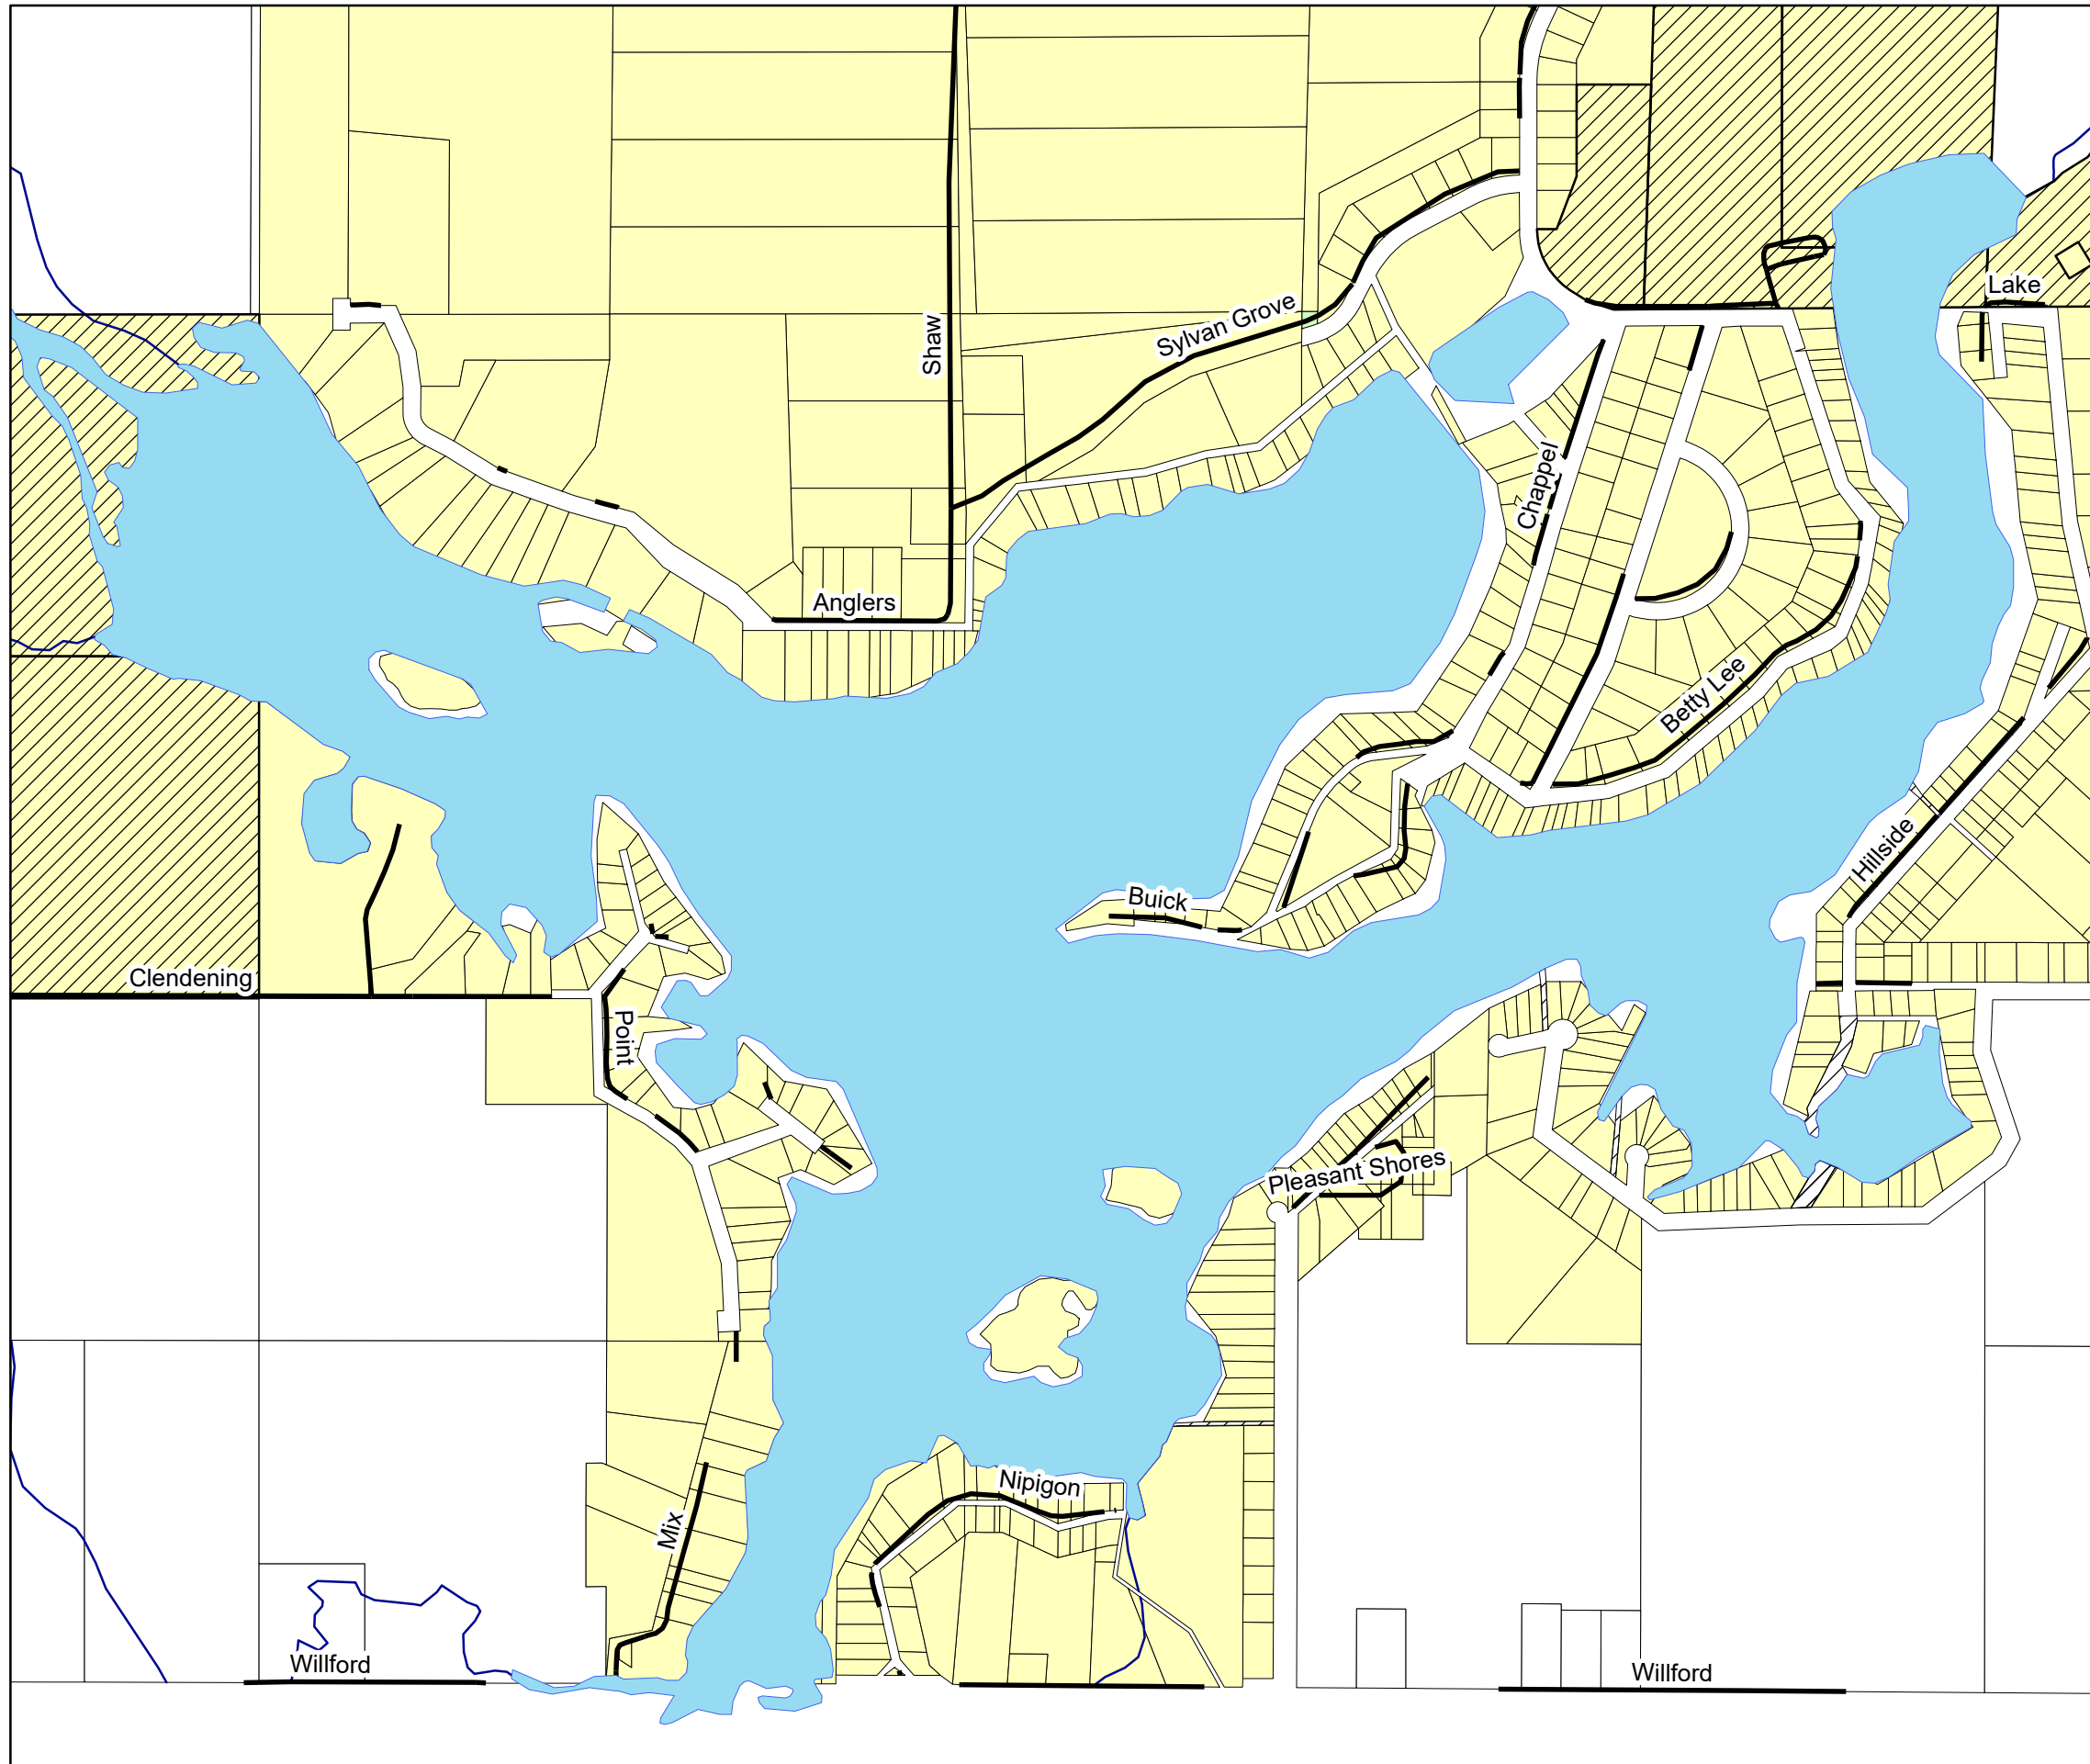

Wiggins Lake Zoning Map

Zoning Districts

-  Commercial (C)
-  Residential (R)
-  Residential Farming (R-F)
-  Water Bodies

Features

-  Public Use
-  Cemetary

Date: 10/31/2019

ROWE PROFESSIONAL SERVICES COMPANY

540 S. Saginaw Street, Suite 200
Flint, MI 48502

0 0.05 0.1 0.2 Miles