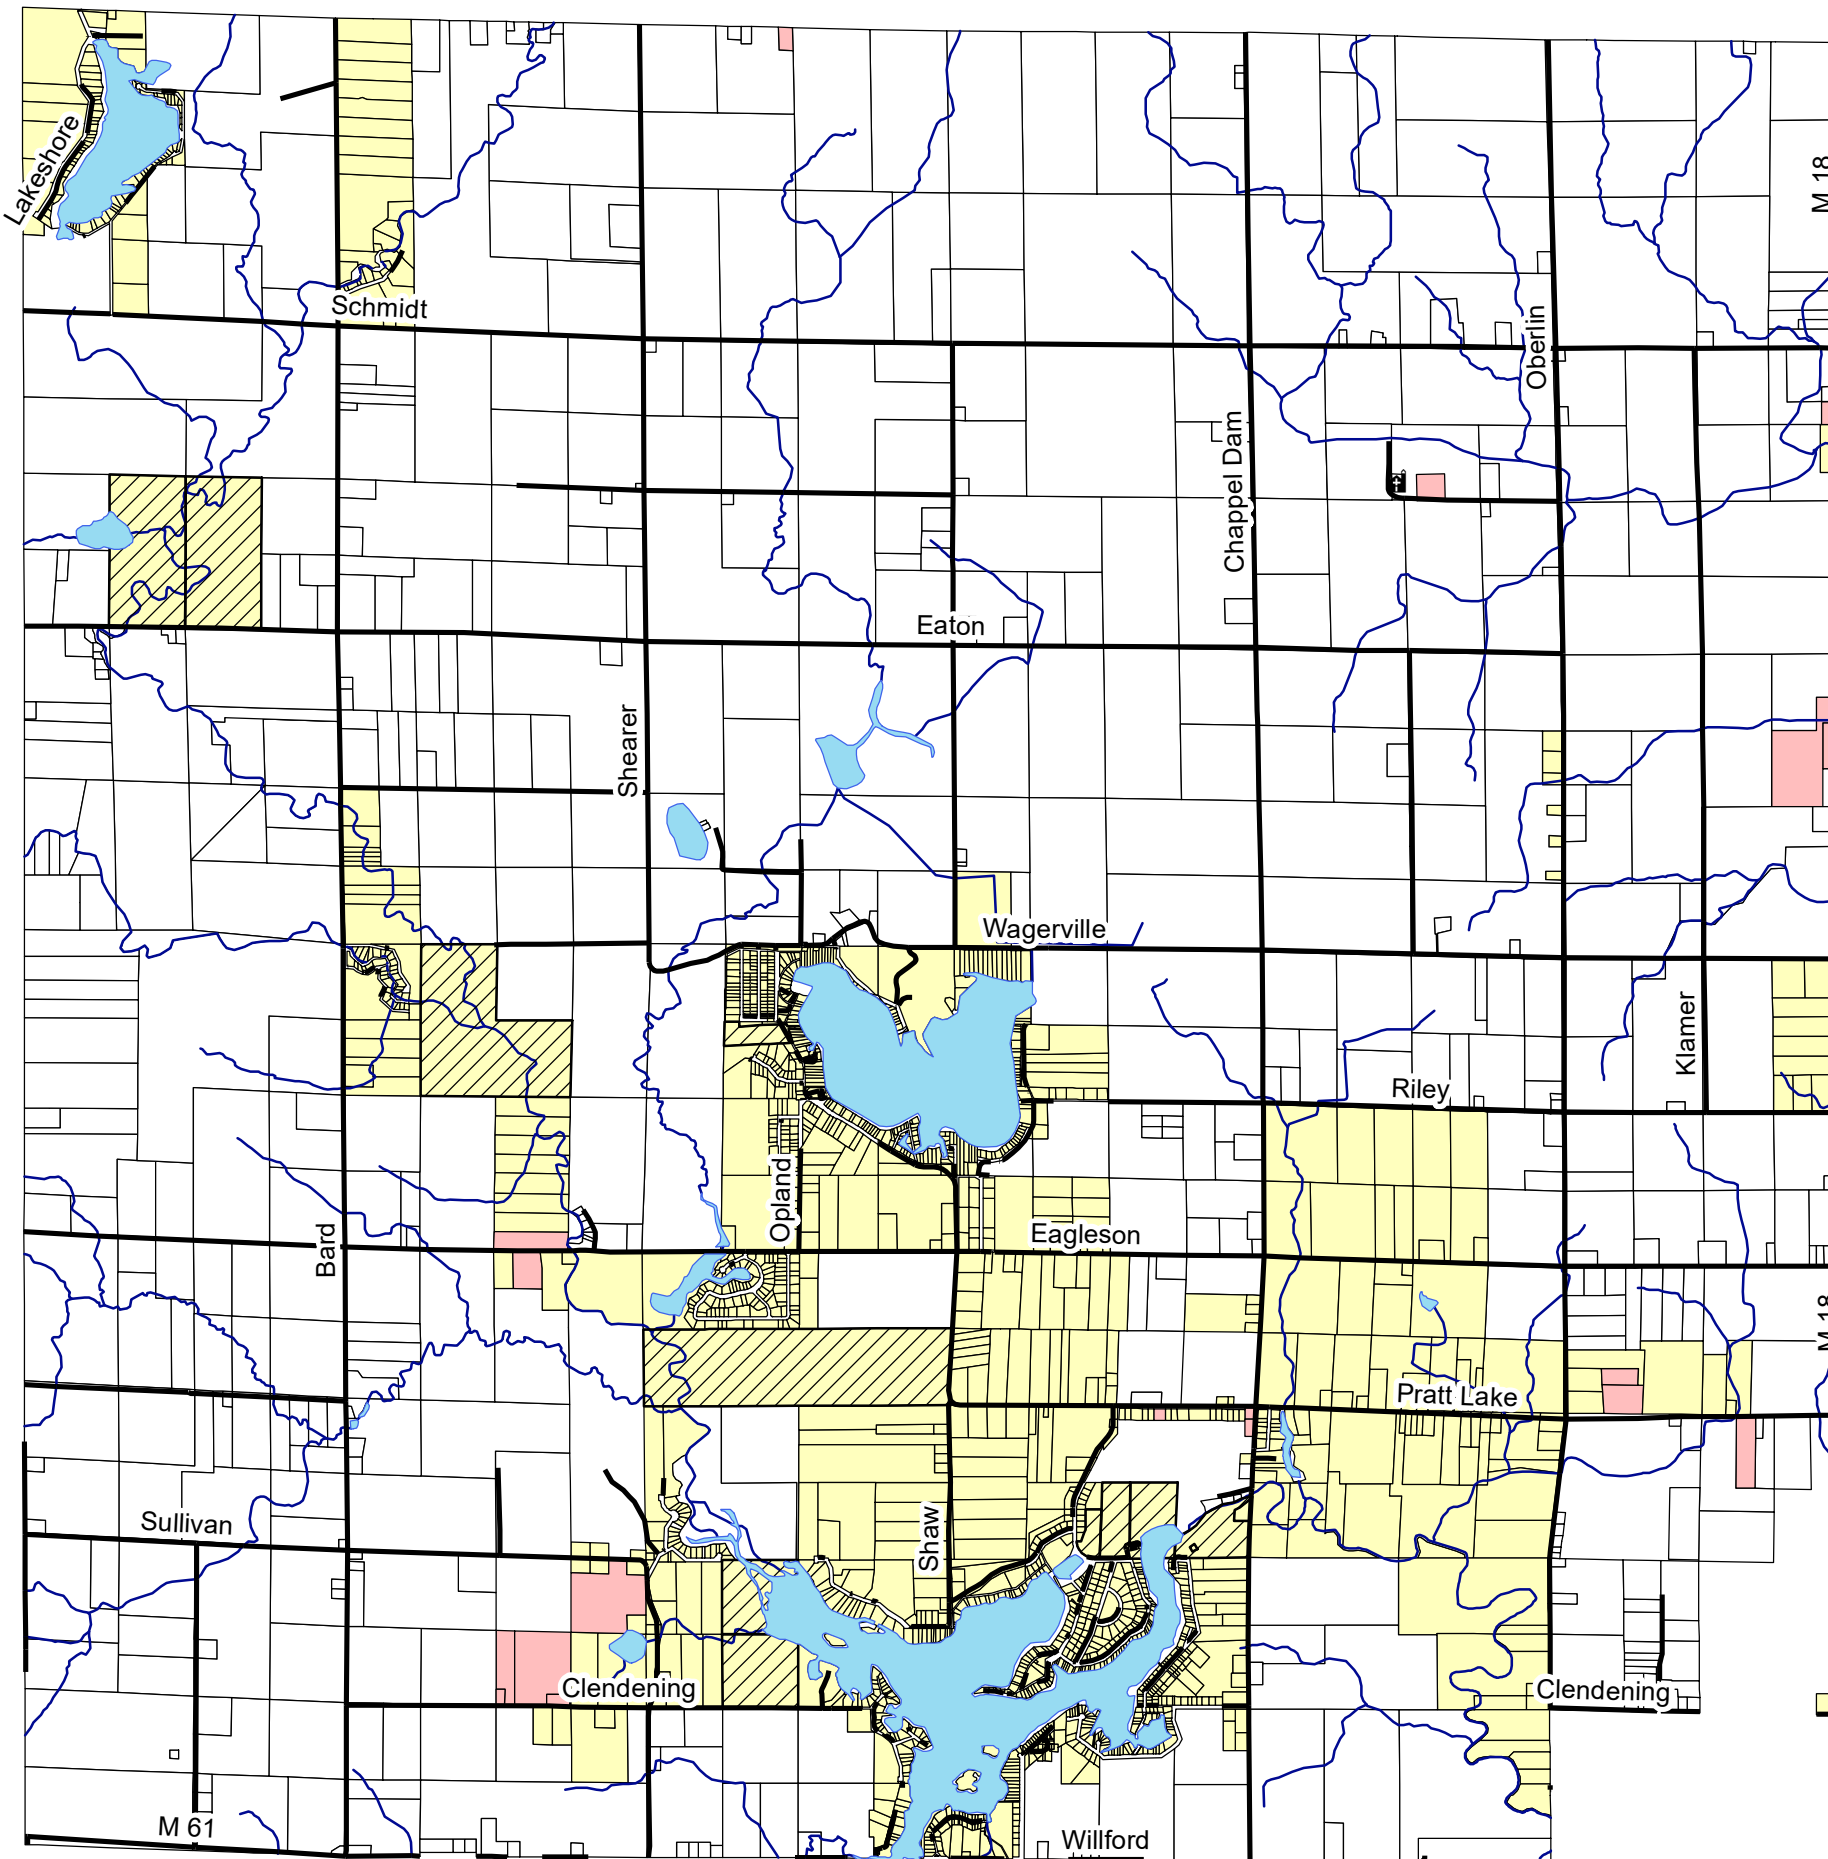

Sage Township Zoning Map

Adopted: August 12, 2020

Zoning Districts

-  Commercial (C)
-  Residential (R)
-  Residential Farming (R-F)

 Water Bodies

Features

 Public Use

 Cemetary